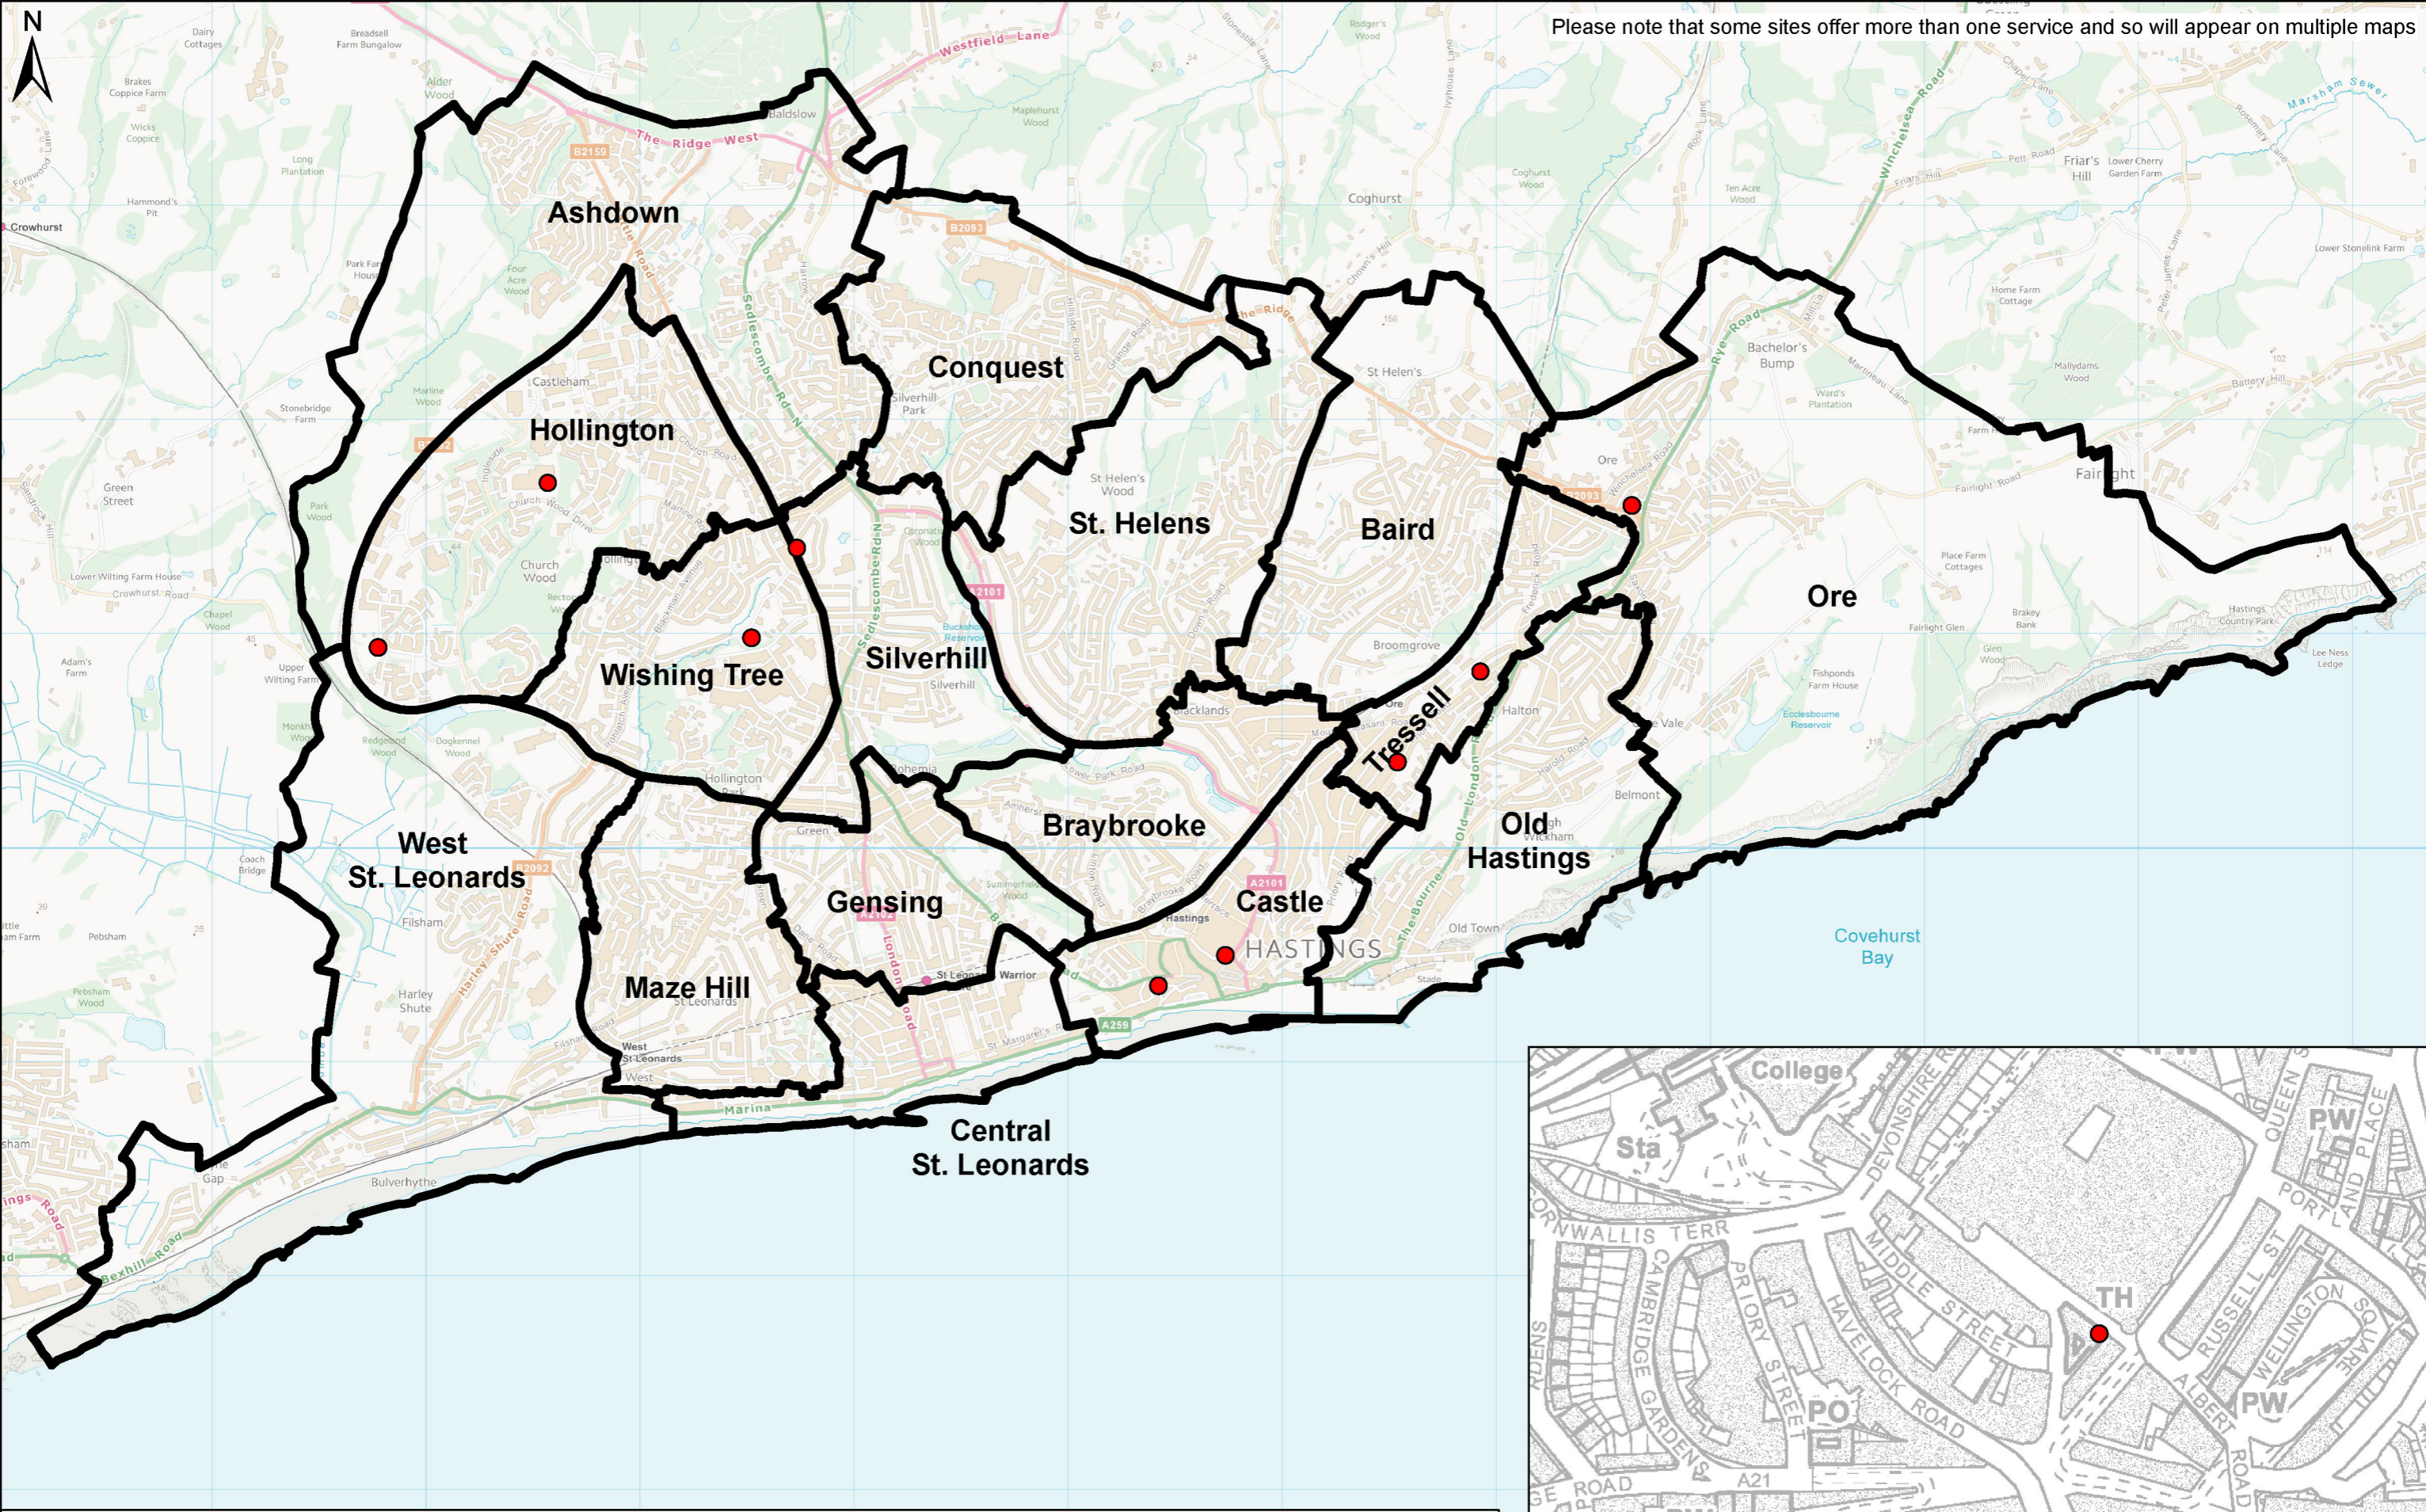

Please note that some sites offer more than one service and so will appear on multiple maps

© Crown Copyright and database rights [2016]. OS [100021328].  
 Use of this data is subject to terms and conditions. You are granted a non-exclusive, royalty free, revocable licence solely to view the Licensed Data for non-commercial purposes for the period during which Hastings Borough Council makes it available. You are not permitted to copy, sub-license, distribute, sell or otherwise make available the Licensed Data to third parties in any form. Third party rights to enforce the terms of this licence shall be reserved to OS.

**Digital Inclusion**  
**Free Computer Access**